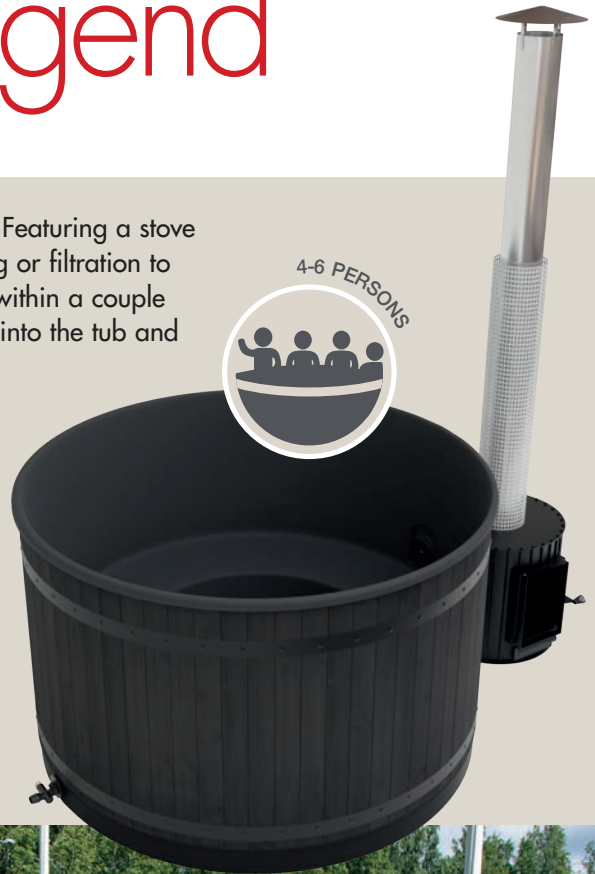

HARVIA

Sauna & Spa

Experience ultimate relaxation with Harvia Legend

The Harvia Legend tub is a cost effective and low maintenance hot tub. Featuring a stove heater, it consumes no electricity or gas and there are no pumps, wiring or filtration to operate. Simply fill the tub with water and the fire box with wood and within a couple of hours your hot tub is ready to use. The heated water rises and flows into the tub and pulls cooler water back into the heater to repeat the cycle.

Four to six people can easily fit in the hot tub making it suitable for versatile use, from evening parties to family moments. The large glass hatch of the stove allows you to easily see if more wood needs to be added while you enjoy the roaring fire of the stove and warming water of the tub.

The Harvia Legend is unique in that it is designed to be filled when you plan to use it and emptied when finished. This means you do not need to worry about water maintenance and equipment breakdown when not in use.

**Features:**

- Color: black
- Suitable for 4 to 6 people
- The net power of the Legend stove transferred to water is circa 29kW
- Feed-through for filter return hose

Dimensions:

- Depth 910 x height 1100mm
- Diameter 1700mm
- Dry weight 131kg (weight of the pool without stove and chimney: 83kg)
- Water volume 1540 litres (minimum 650 litres)
- Chimney Ø 150mm, 2m + cowl
- Chimney thermal protection 1m
- Drainage 2 1/2" female thread + hose connector 38mm